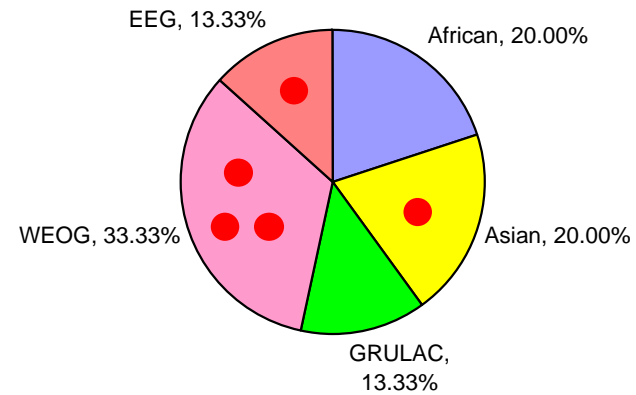

**Figure 1: Existing Relative Share of UNSC Seats by Regional Group**

**Percentage of Regional Group in UNGA**

**Percentage of UNSC Seats**

Asian = Asian Group  
African = African Group  
GRULAC = Latin American and Caribbean Group  
WEOG = Western European and Others Group  
EEG = Eastern European Group

● Permanent UNSC member

Note: "Other" refers to Kiribati, which is not a member of any Regional Group.