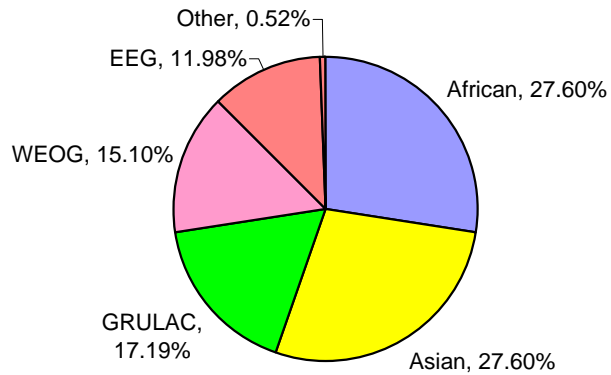

**Figure 1: Existing Relative Share of UNSC Seats by Regional Group**

**Percentage of Regional Group in UNGA**

**Percentage of UNSC Seats**

Asian = Asian Group  
African = African Group  
GRULAC = Latin American and Caribbean Group  
WEOG = Western European and Others Group  
EEG = Eastern European Group

● Permanent UNSC member

Note: "Other" refers to Kiribati, which is not a member of any Regional Group.